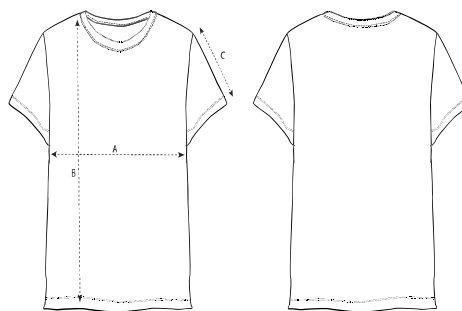

Whites

Colors

Essential Heathers

Special Heathers

Größenführer

Sizes		XS	S	M	L	XL	XXL
A	Half Chest	47	50	53	56	59	63
B	Body Length	59	62	64	66	68	70
C	Sleeve Length	17	17.5	18	18.5	19	19.5

Verpackung

Sizes		XS	S	M	L	XL	XXL
	Pieces/bag	1	1	1	1	1	1
	Pieces/box	100	100	100	100	100	100