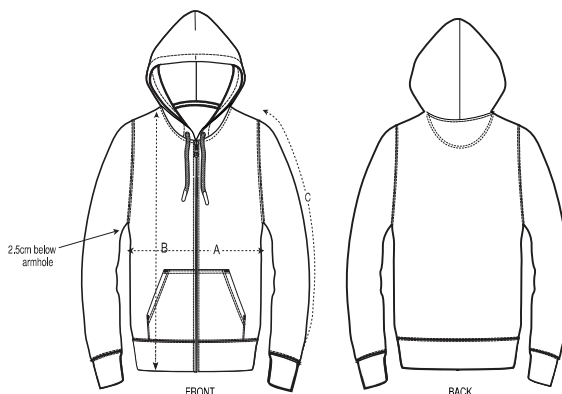

Whites

Colors

Essential Heathers

Größenführer

Sizes		XXS	XS	S	M	L	XL	XXL	3XL
A	Half Chest	47	49	51	55	58	61	65	69
B	Body Length	61	64	68	72	74	76	78	80
C	Sleeve Length	56	58	62.5	65	67	67.5	68	68

Verpackung

Sizes		XXS	XS	S	M	L	XL	XXL	3XL
	Pieces/bag	5	5	5	5	5	5	5	5
	Pieces/box	10	20	20	20	20	20	20	10