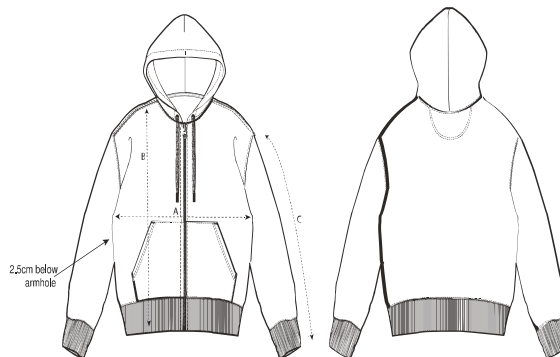

Whites

Colors

Essential Heathers

Größenführer

Sizes		XXS	XS	S	M	L	XL	XXL	3XL	4XL	5XL
A	Half Chest	51	53	55	59	62	65	69	73	78	81
B	Body Length	64	67	71	74	76	78	80	82	84	85
C	Sleeve Length	58.5	60.5	64.5	66.5	68.5	69	69.5	69.5	69.5	69.5

Verpackung

Sizes		XXS	XS	S	M	L	XL	XXL	3XL	4XL	5XL
	Pieces/bag	5	5	5	5	5	5	5	5	5	5
	Pieces/box	10	20	20	20	20	20	20	10	10	10