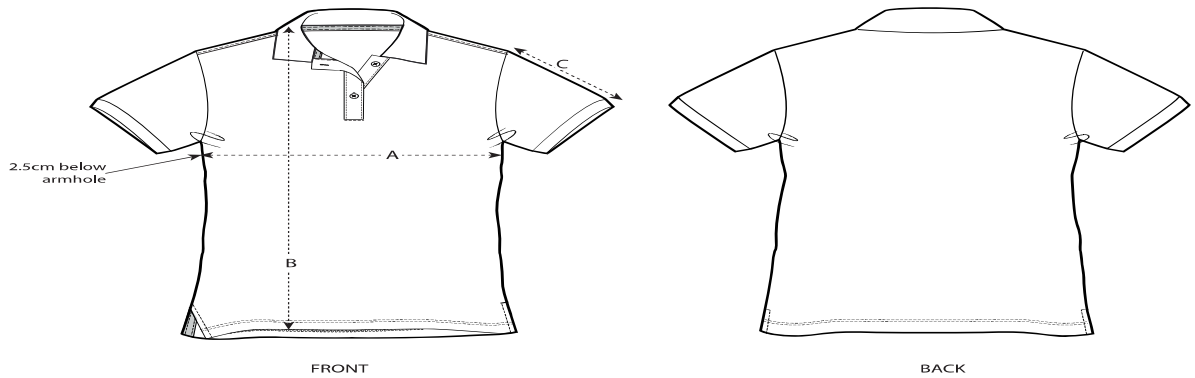

Whites

Colors

Essential Heathers

Größenführer

Sizes		XS	S	M	L	XL	XXL
A	Half Chest	41	43.5	46.5	49.5	52.5	55.5
B	Body Length	61	63	65	67	68	68
C	Sleeve Length	17.5	17.5	18.5	18.5	19.5	19.5

Verpackung

Sizes		XS	S	M	L	XL	XXL
	Pieces/bag	5	5	5	5	5	5
	Pieces/box	50	50	50	50	50	50